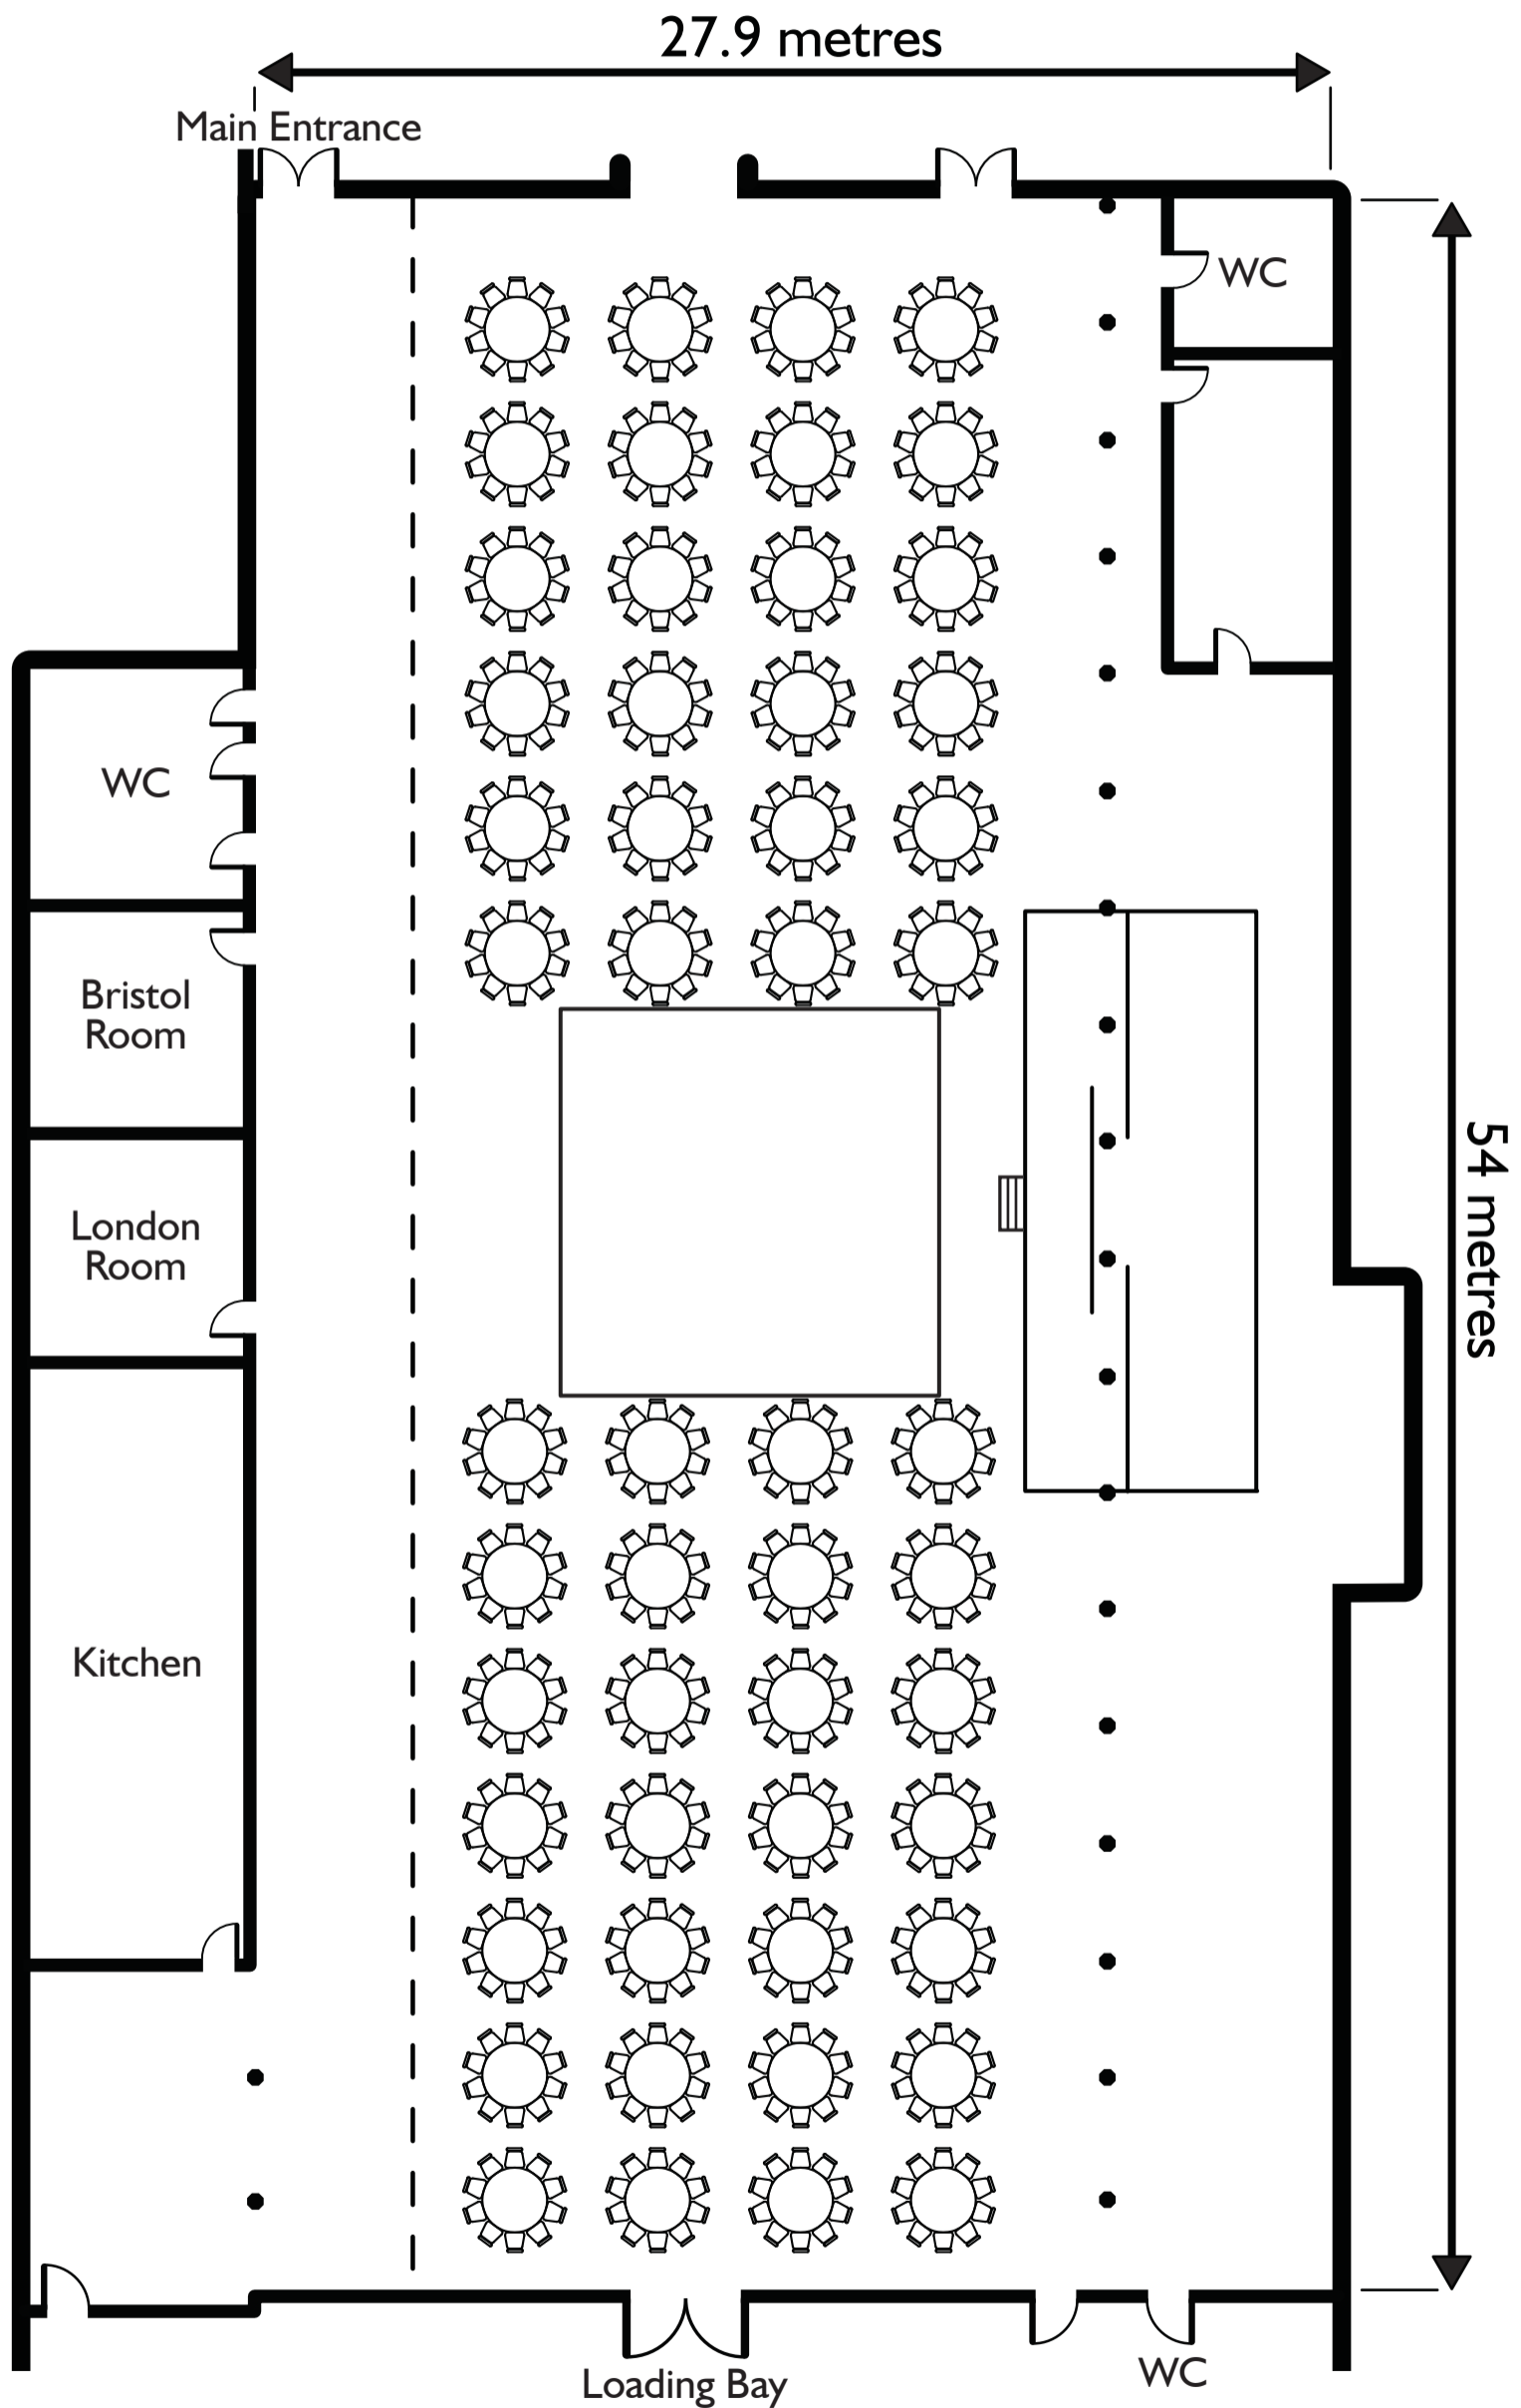

Passenger Shed

Dinner & Dance with stage & dance floor in the middle x 520

Passenger Shed

Dinner & Dance, Stage &
Dance floor at one end x 400