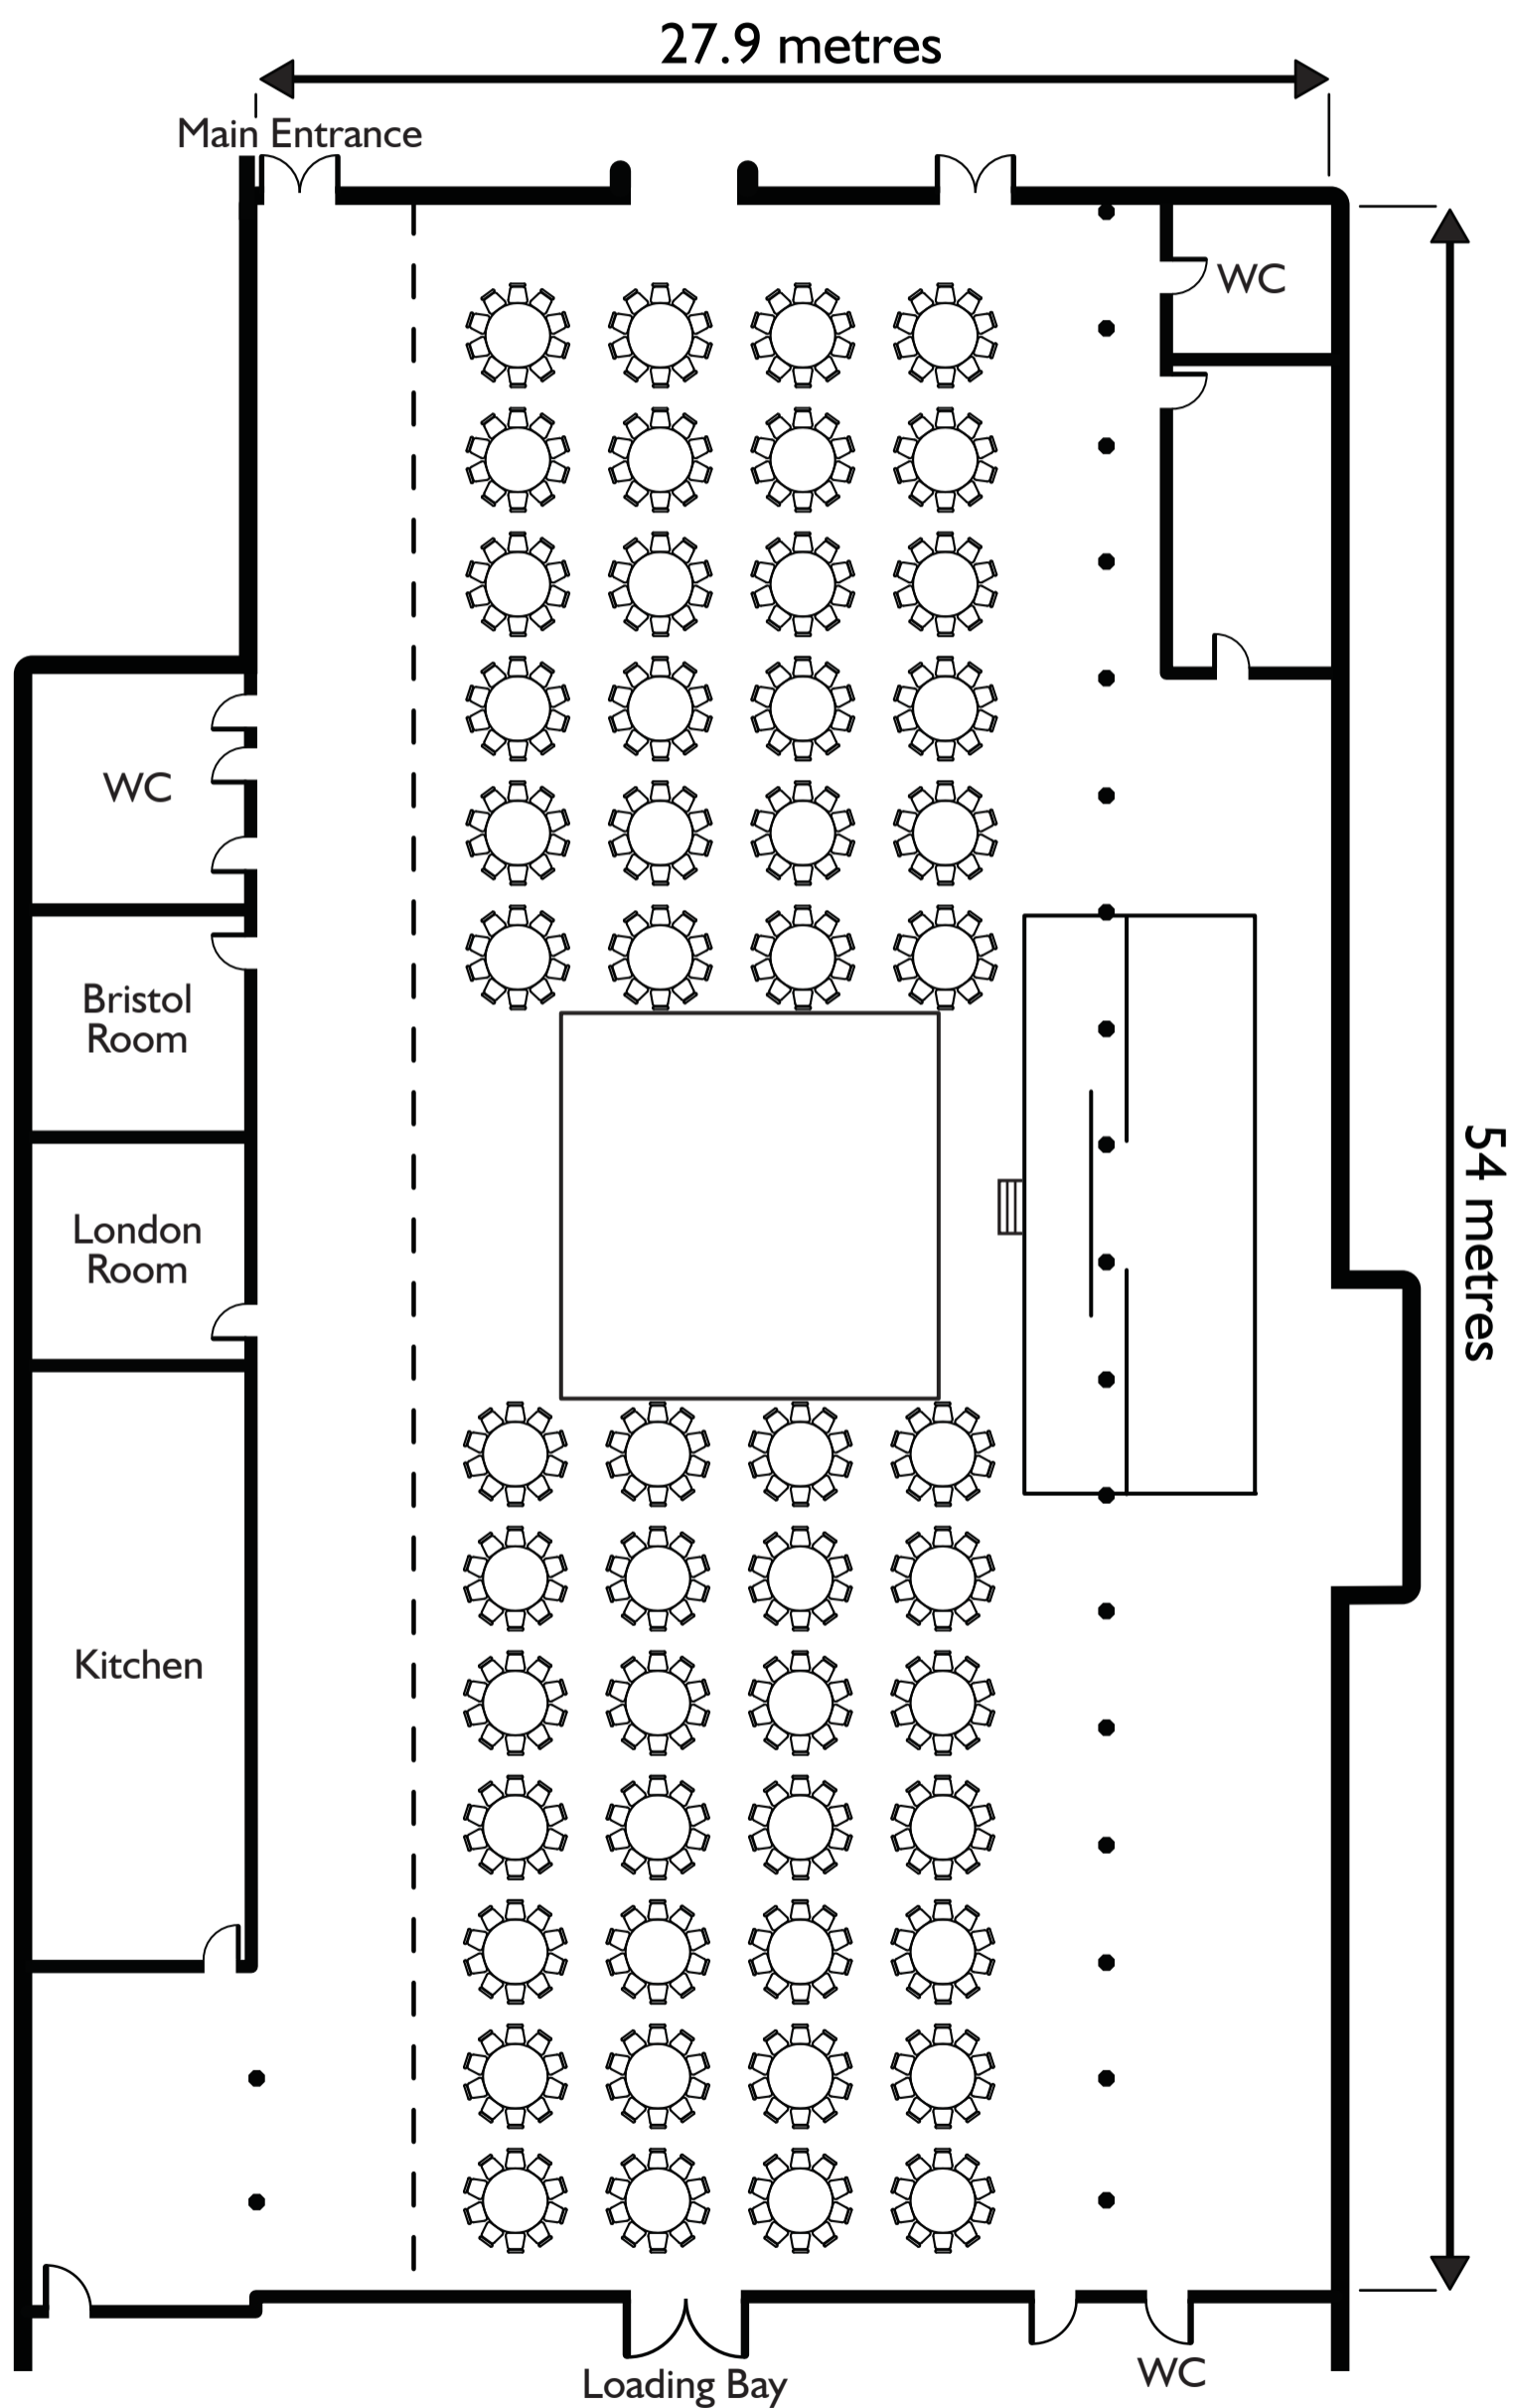

Passenger Shed

Dinner & Dance with stage & dance floor in the middle x 520

Passenger Shed

Dinner & Dance, Stage &
Dance floor at one end x 400